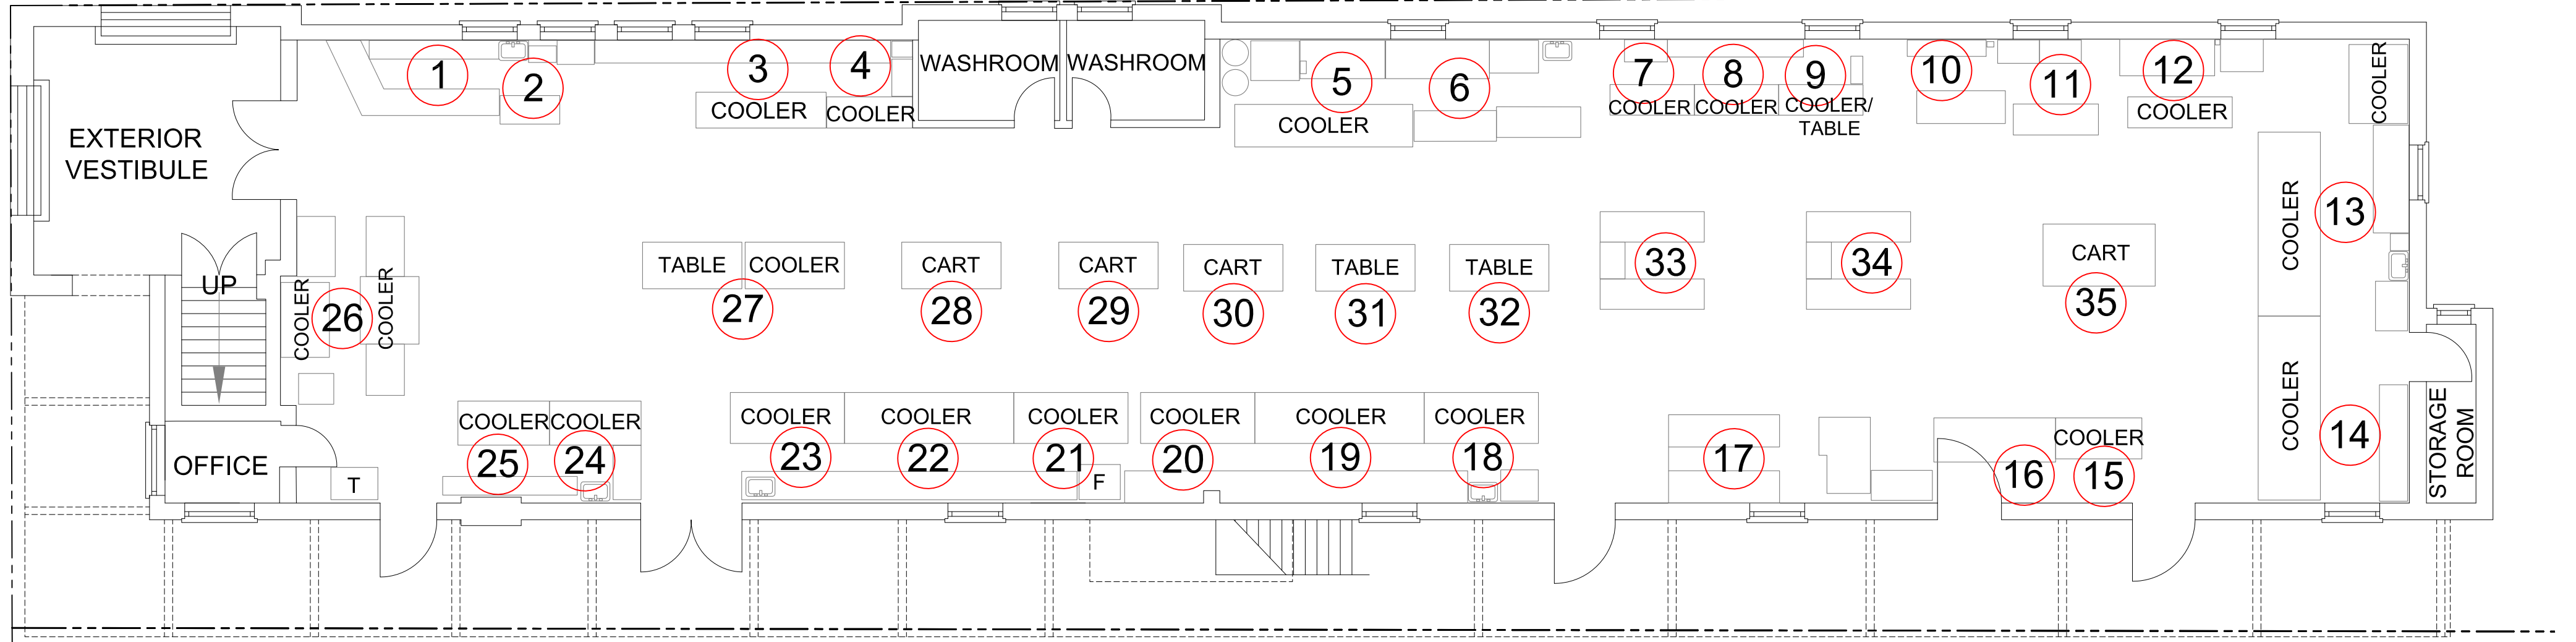

AINSLIE STREET

2016 Farmers' Market Layout

- LEGEND:**
- 1 VENDOR STALL/STATION
 - P1 PERFORMANCE AREA

DICKSON STREET