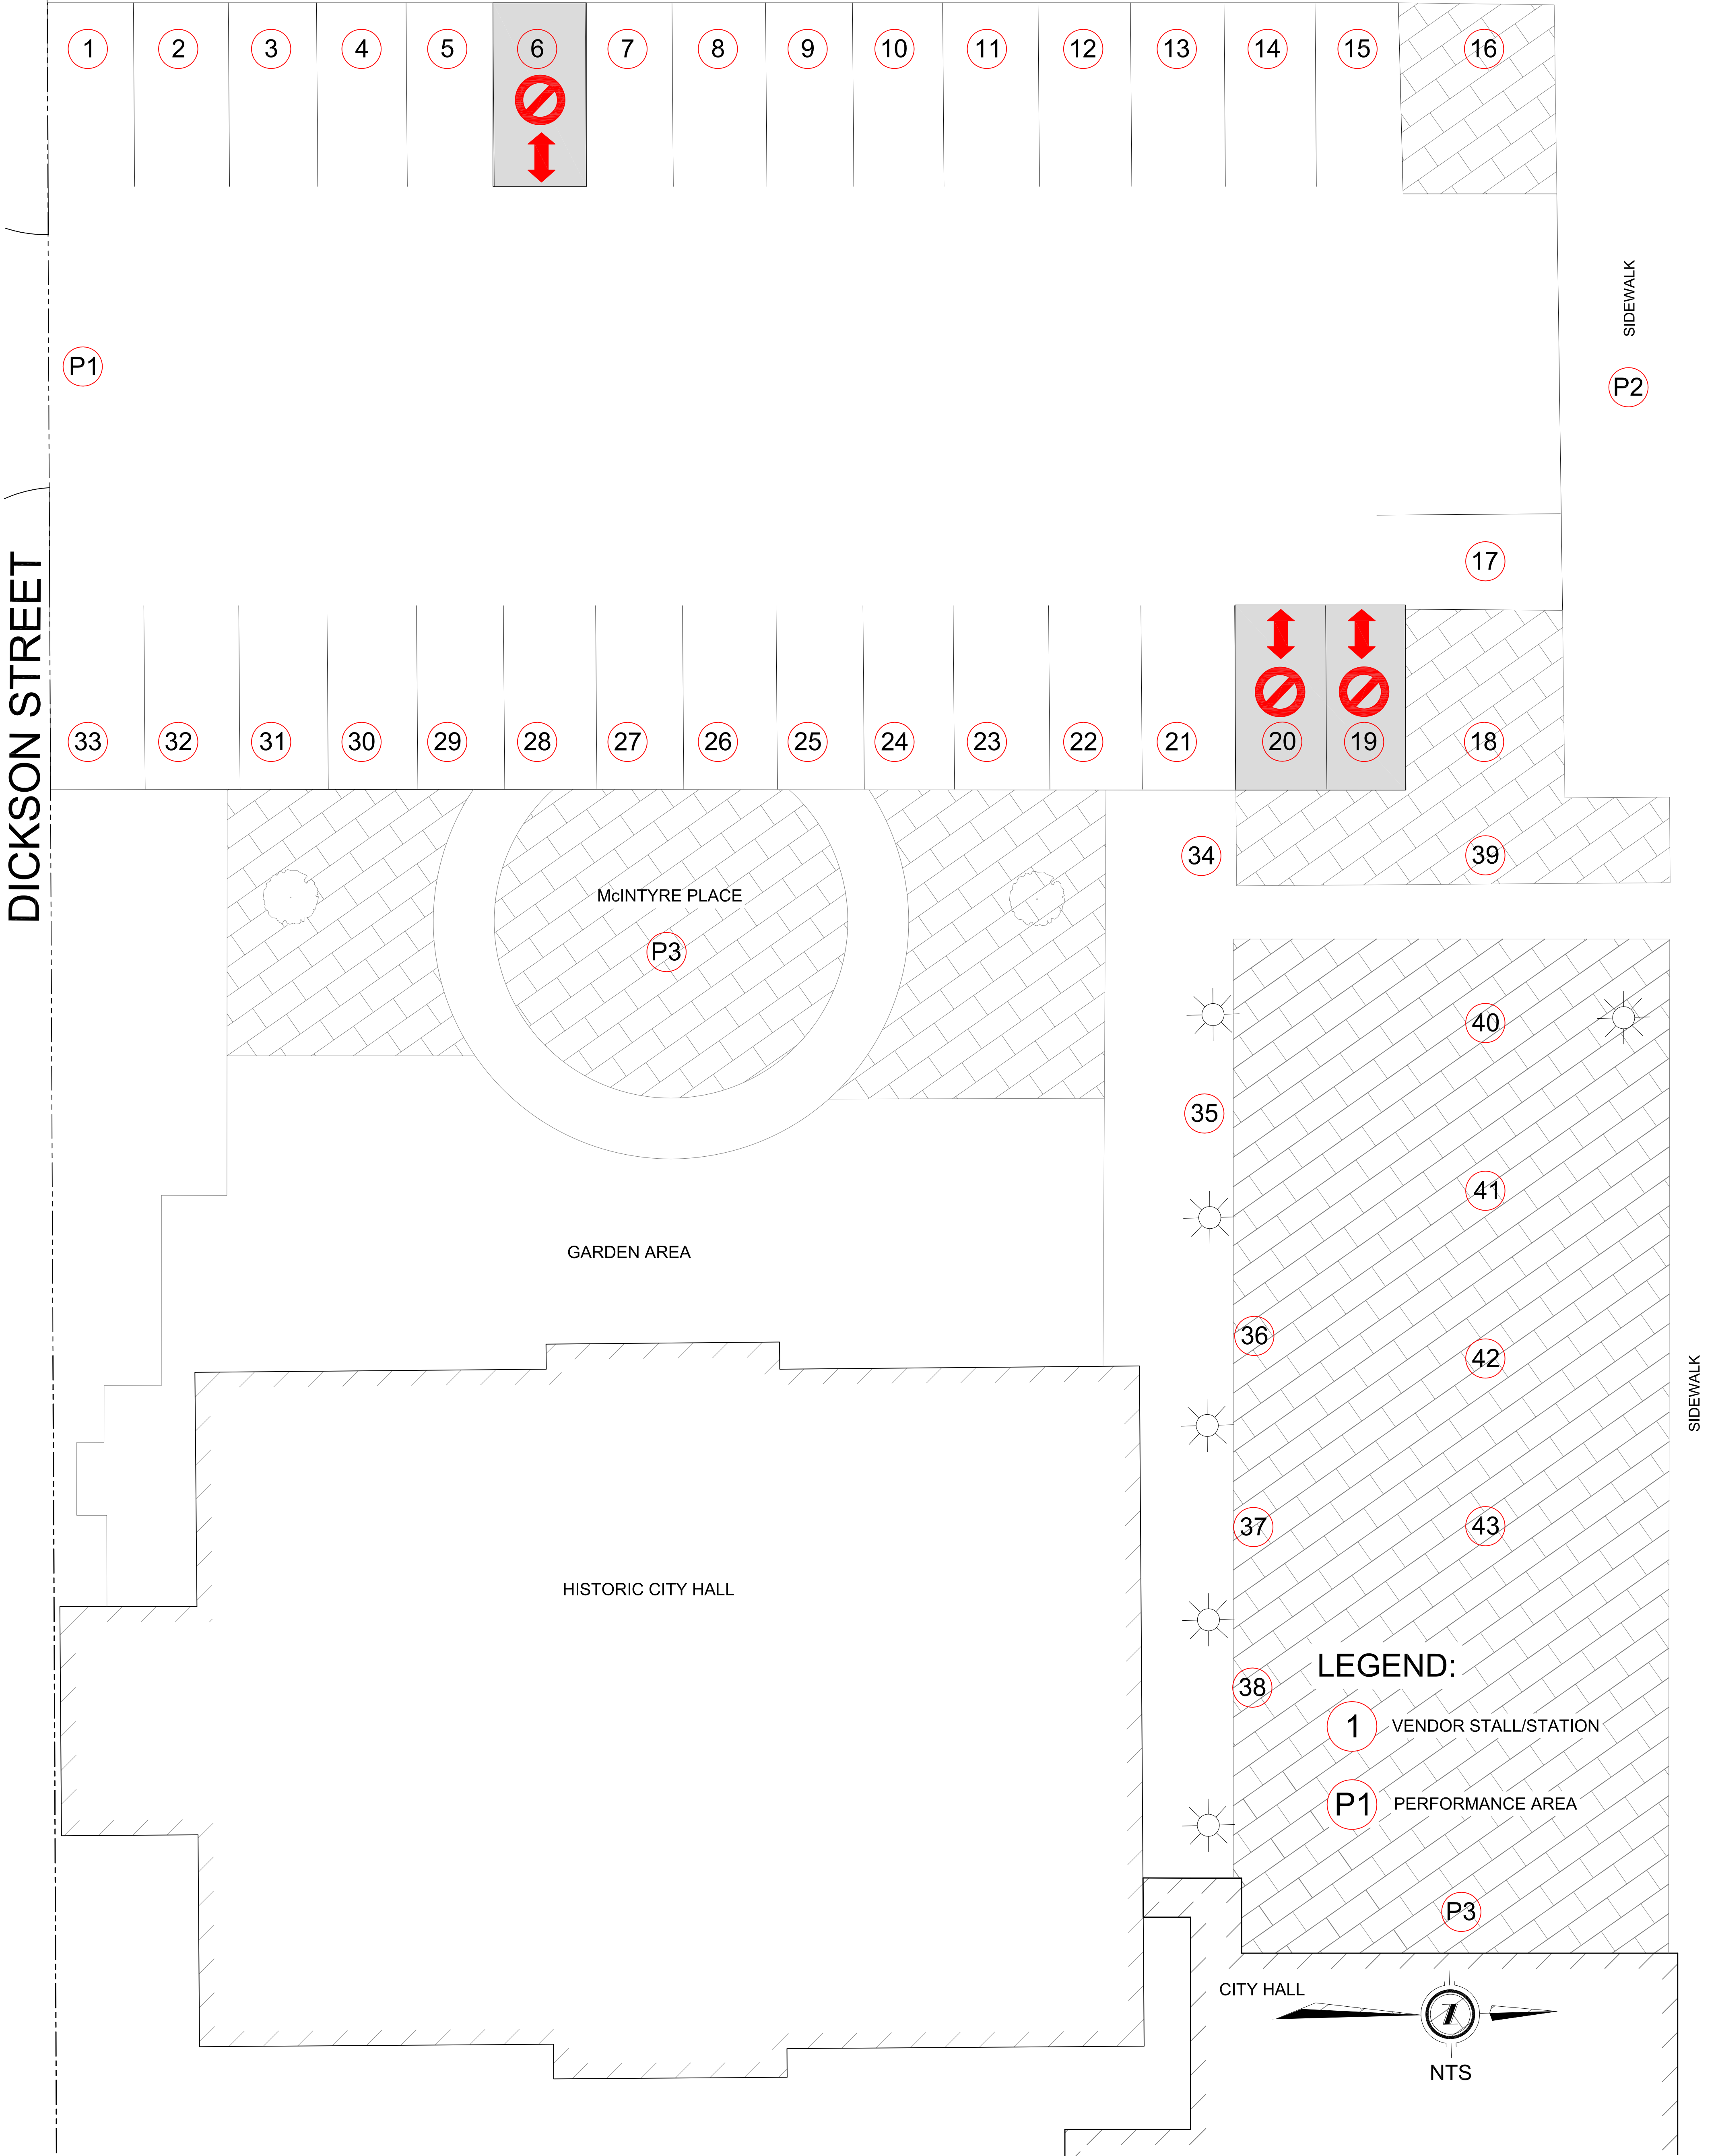

AINSLIE STREET

2016 Farmers' Market Layout

- LEGEND:**
- 1 VENDOR STALL/STATION
 - P1 PERFORMANCE AREA

DICKSON STREET